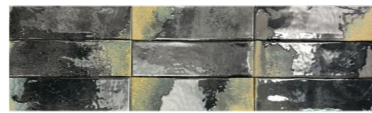

2.5"x8.8"
189204

Technical Specifications

CHARACTERISTICS	STANDARD	DECLARED ASTM
Water Absorption	ISO-10545-3	E > 10%
Scratch Hardness	UNE EN 67-101	5
Chemical Resistance Swimming Pool	ISO-10545-13	A
Crazing Resistance	ISO 10545-11	Accomplish
Resistance to Stains	ISO-10545-14	5
Breaking Strength	ISO-10545-4:9	>12 N/MM2